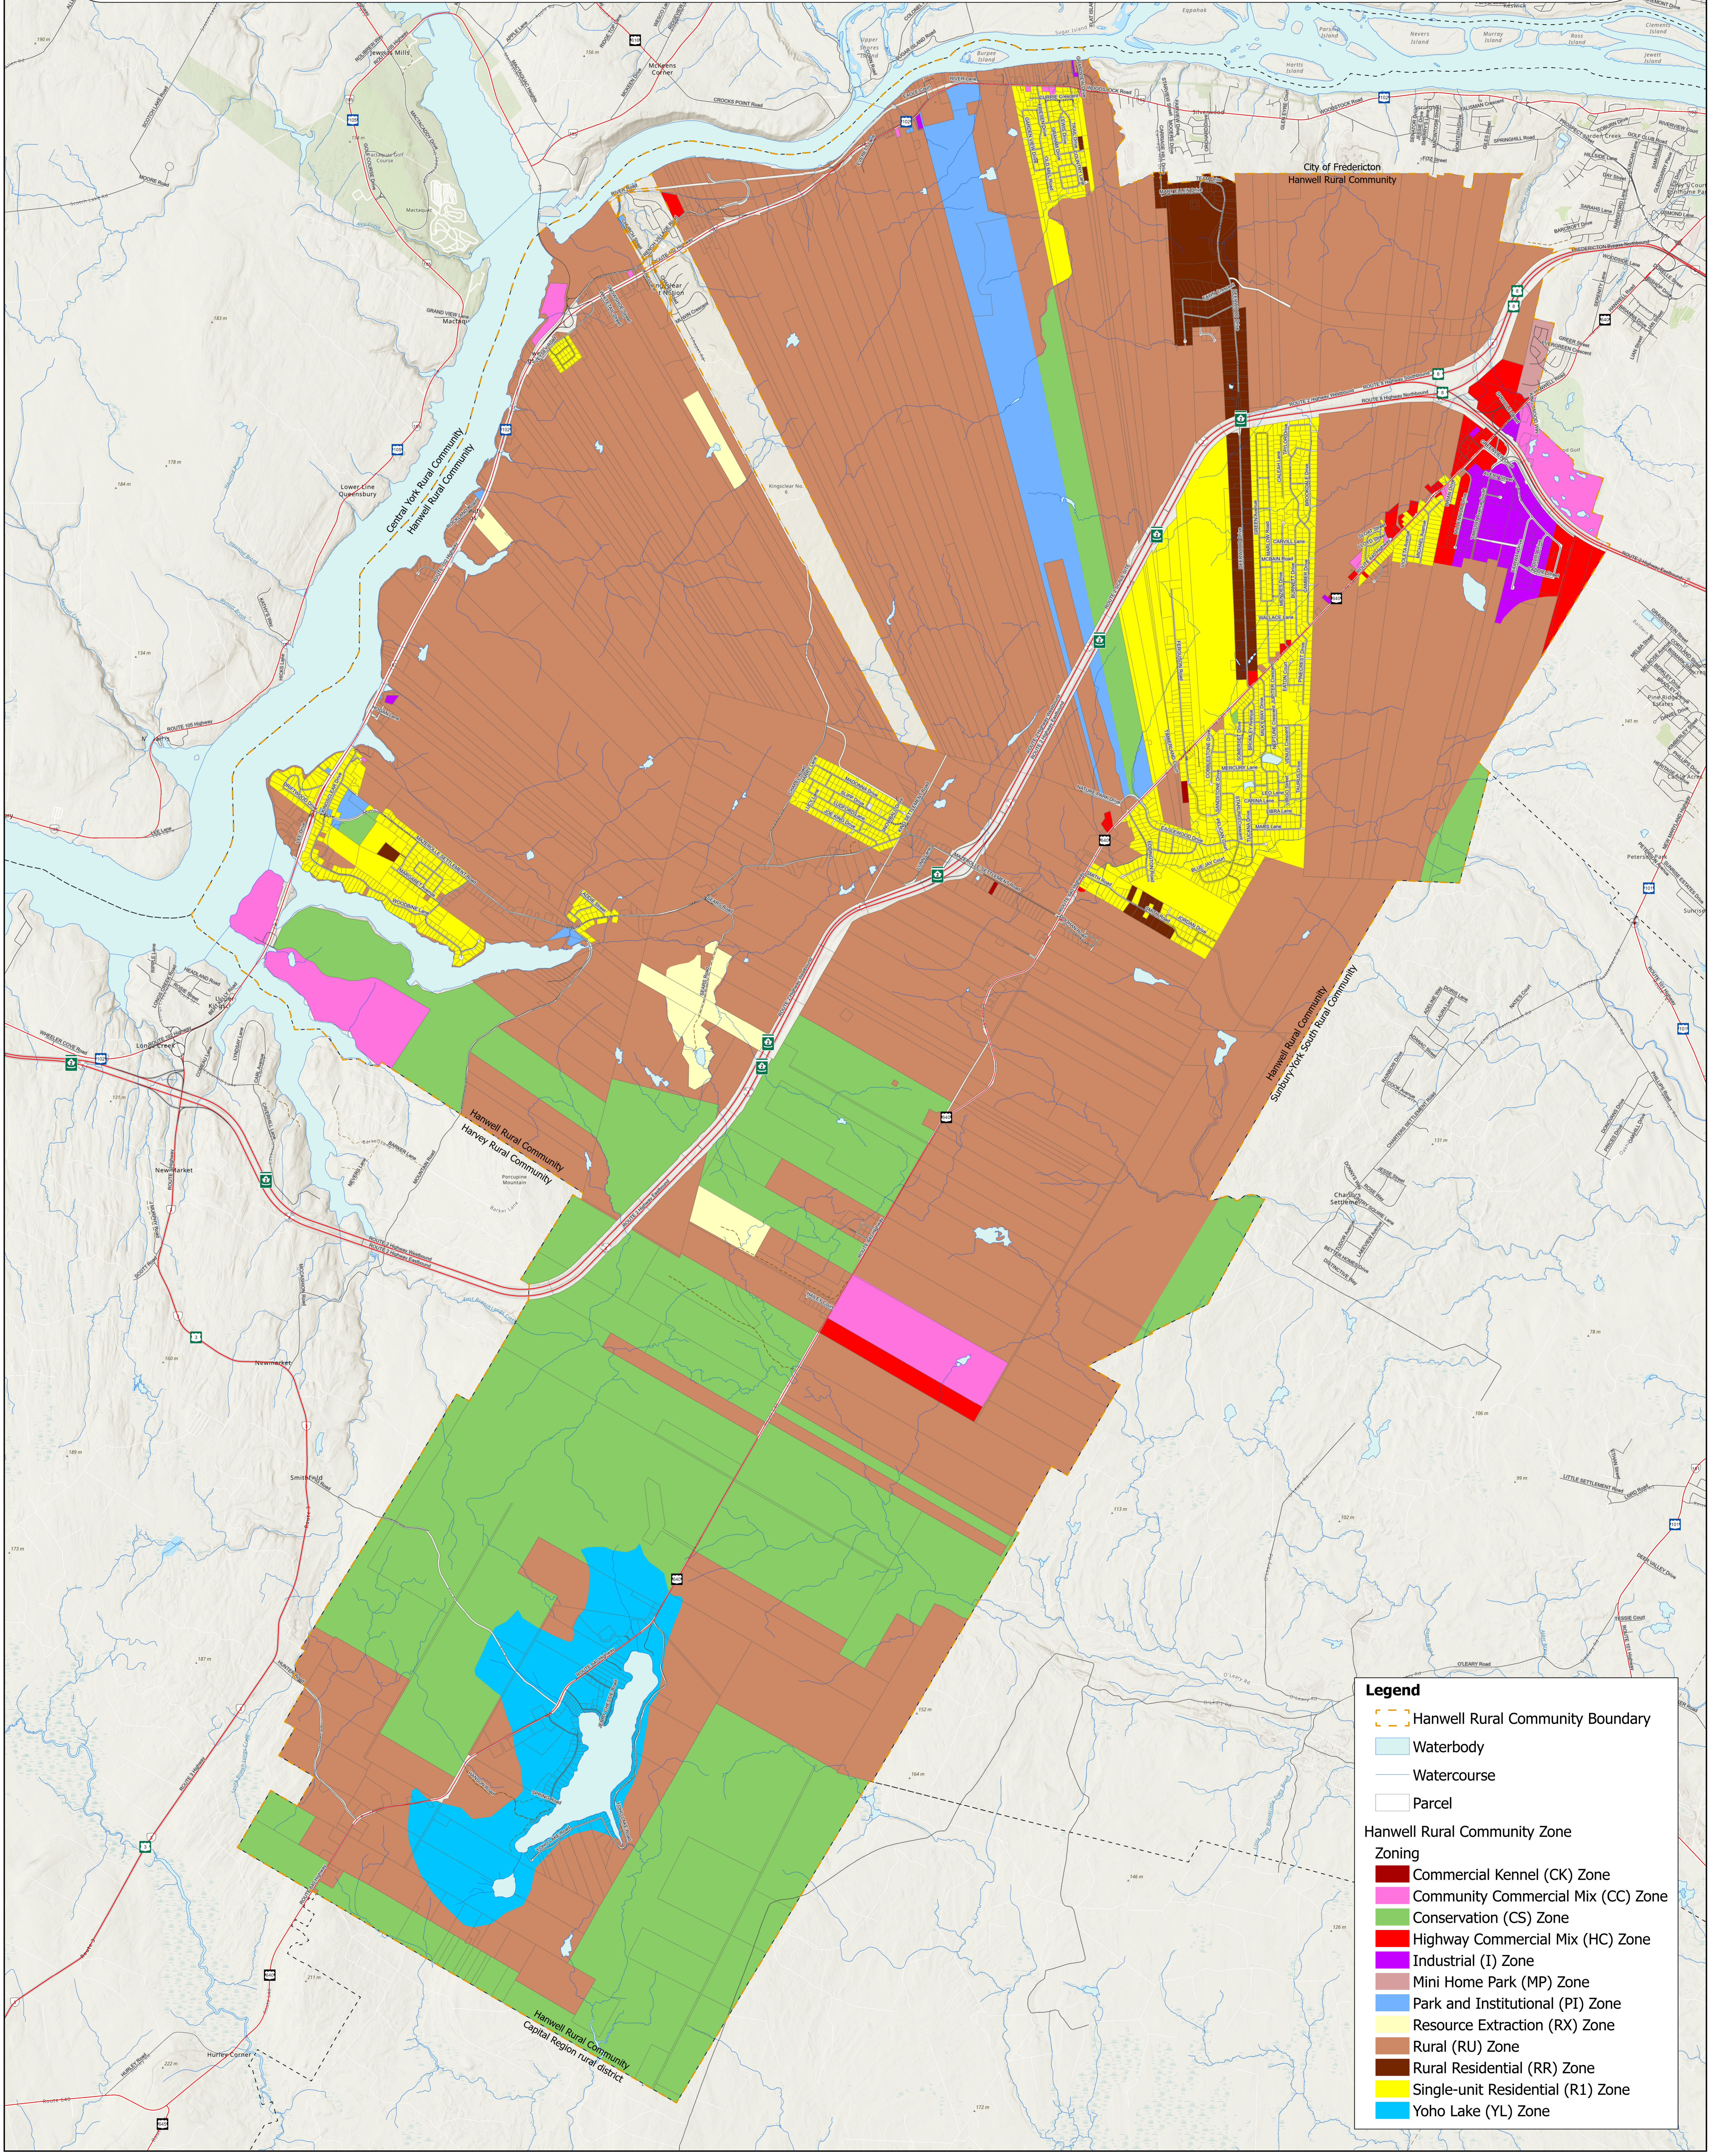

CAPITAL REGION SERVICE COMMISSION
 CRSC CSRC
 COMMISSION DE SERVICES REGIONAUX DE LA CAPITALE

SCHEDULE A HANWELL RURAL PLAN ZONING MAP

Prepared by the Capital Region Service Commission
 Drawn by Ngoc Phan(Jennie)
 Verified by Jamie Burke
 For the original map, please refer to the Office of the Registrar or Planning Commission
 April 2026

0 1.25 2.5 5 Kilometers

Legend	
	Hanwell Rural Community Boundary
	Waterbody
	Watercourse
	Parcel
Hanwell Rural Community Zone Zoning	
	Commercial Kennel (CK) Zone
	Community Commercial Mix (CC) Zone
	Conservation (CS) Zone
	Highway Commercial Mix (HC) Zone
	Industrial (I) Zone
	Mini Home Park (MP) Zone
	Park and Institutional (PI) Zone
	Resource Extraction (RX) Zone
	Rural (RU) Zone
	Rural Residential (RR) Zone
	Single-unit Residential (R1) Zone
	Yoho Lake (YL) Zone