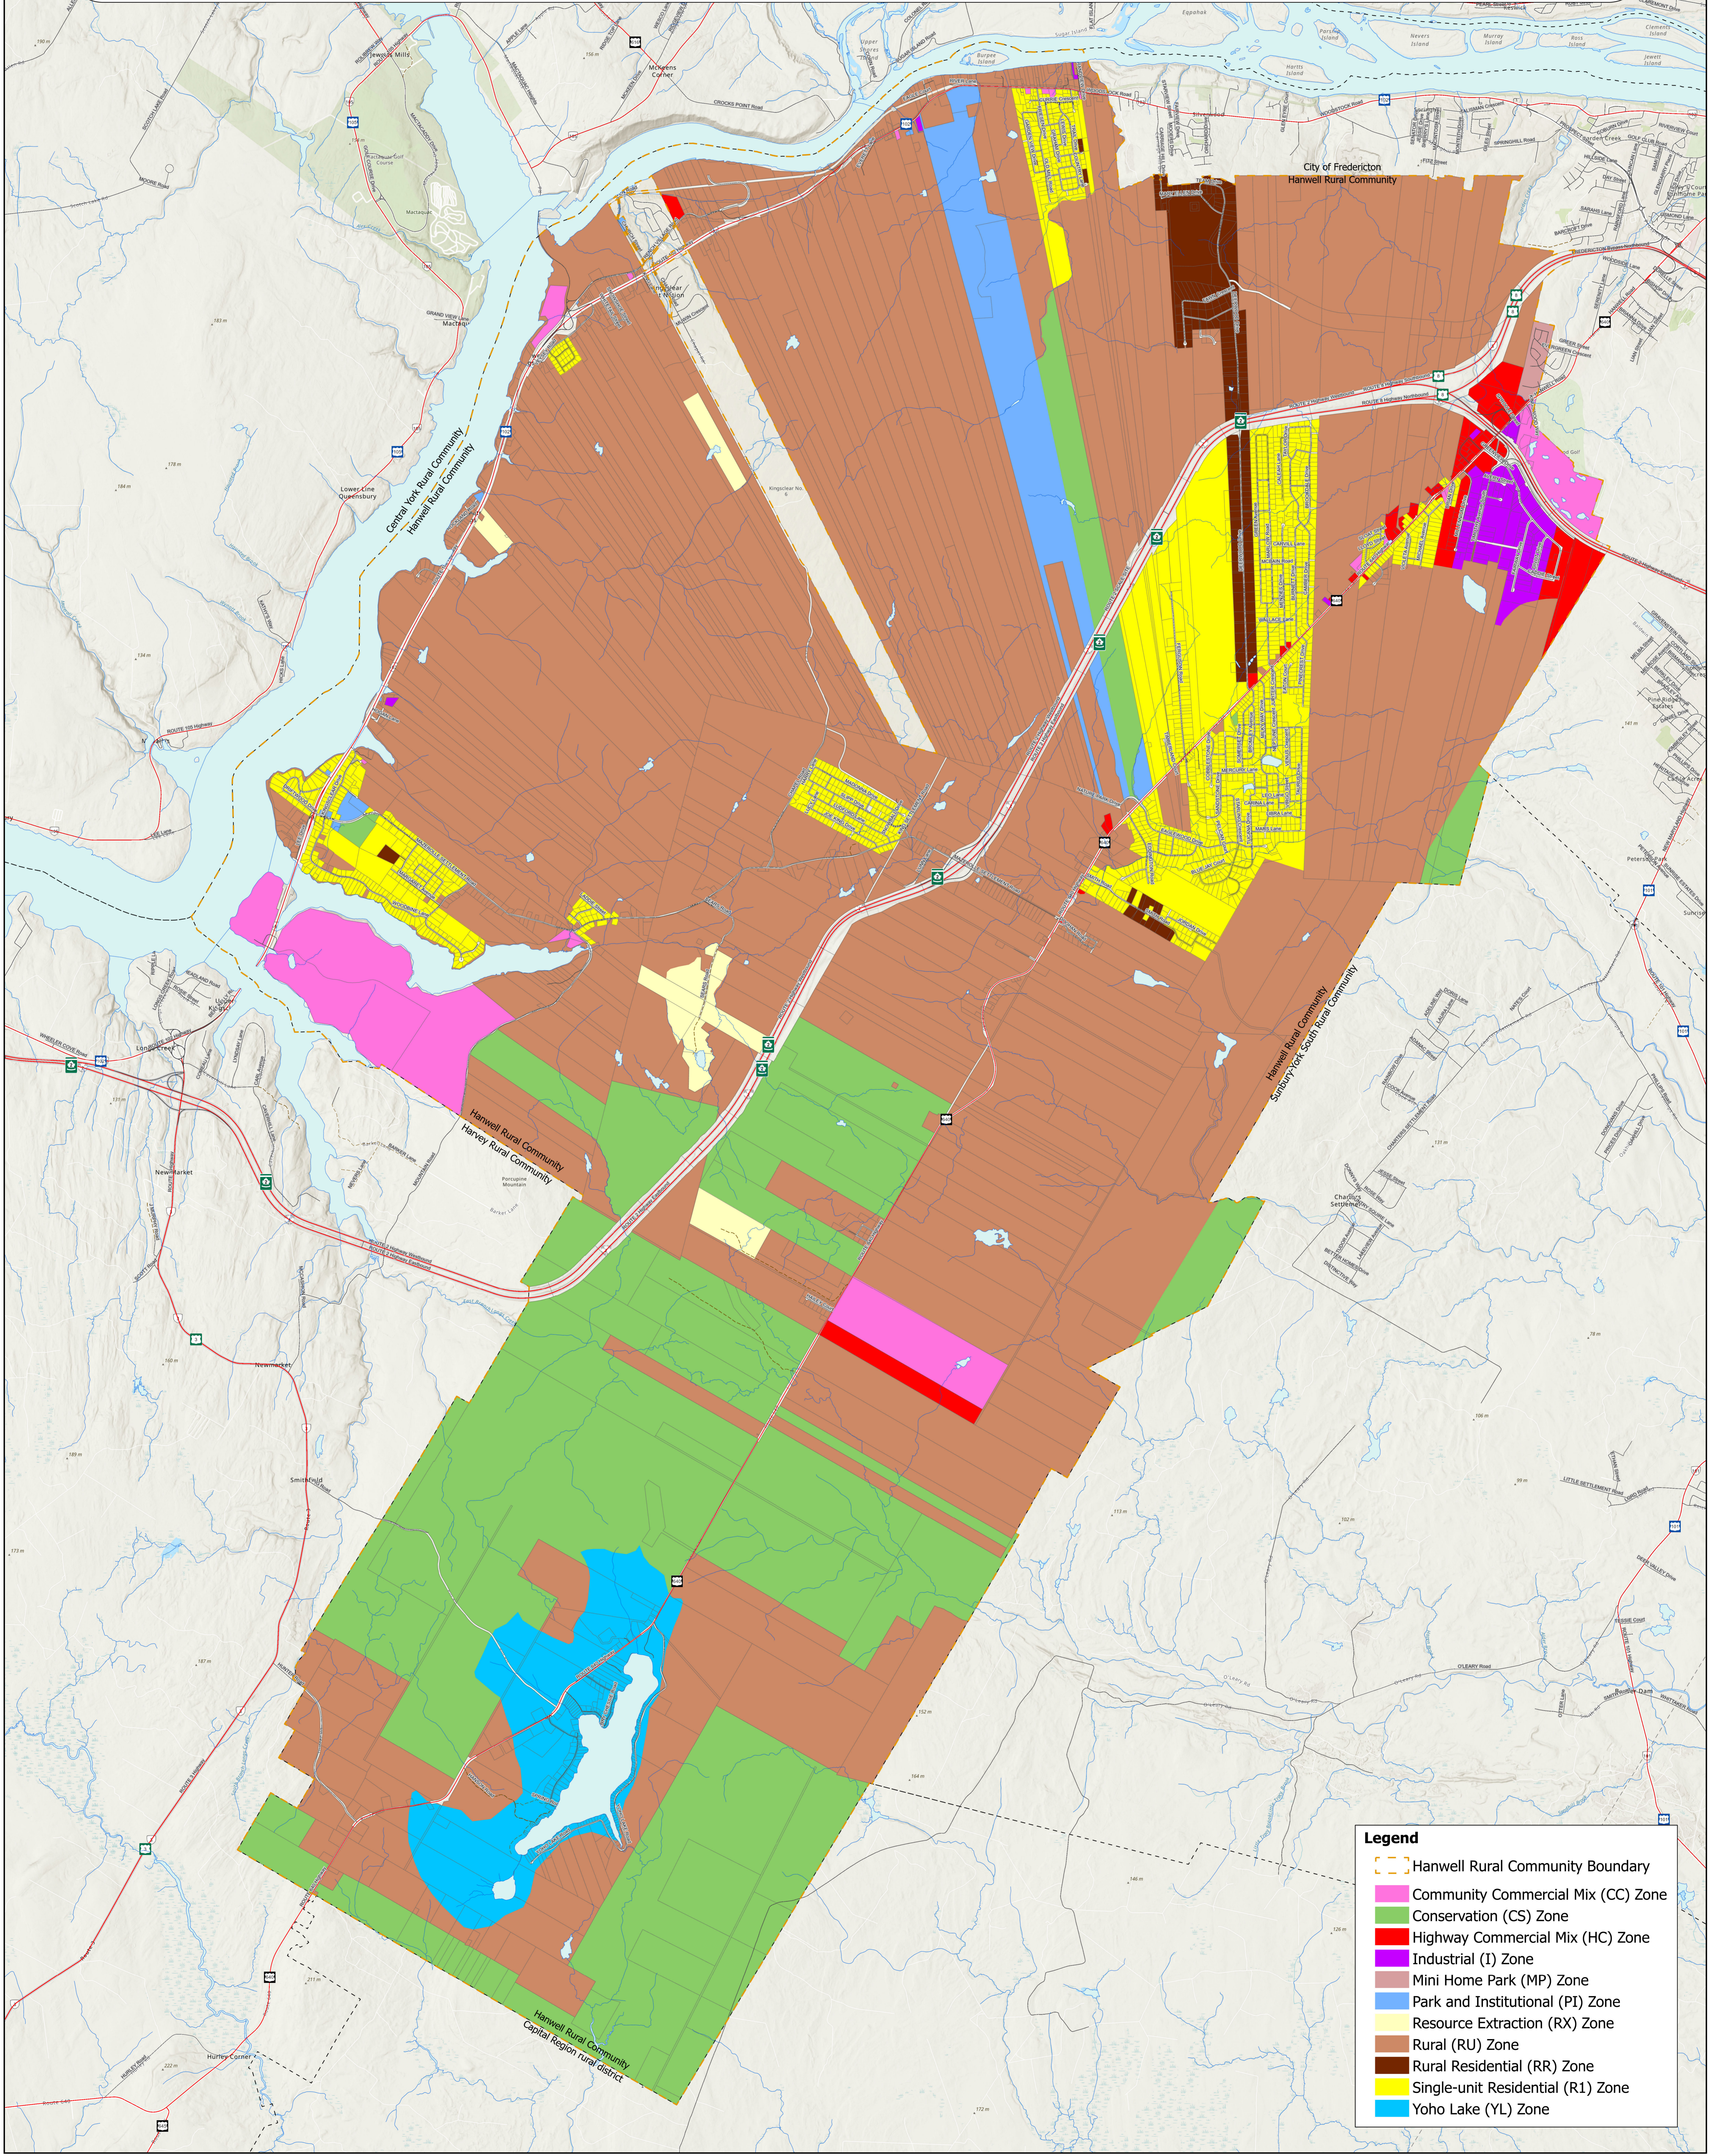

**SCHEDULE A
 HANWELL RURAL PLAN ZONING MAP**

Prepared by the Capital Region Service Commission
 Drawn by Ngoc Phan(Jennie)
 Verified by
 For the original map, please refer to the Office of the Registrar or Planning Commission
 June 2026

0 1.25 2.5 5 Kilometers

Legend

- Hanwell Rural Community Boundary
- Community Commercial Mix (CC) Zone
- Conservation (CS) Zone
- Highway Commercial Mix (HC) Zone
- Industrial (I) Zone
- Park and Institutional (PI) Zone
- Resource Extraction (RX) Zone
- Rural (RU) Zone
- Rural Residential (RR) Zone
- Single-unit Residential (R1) Zone
- Yoho Lake (YL) Zone